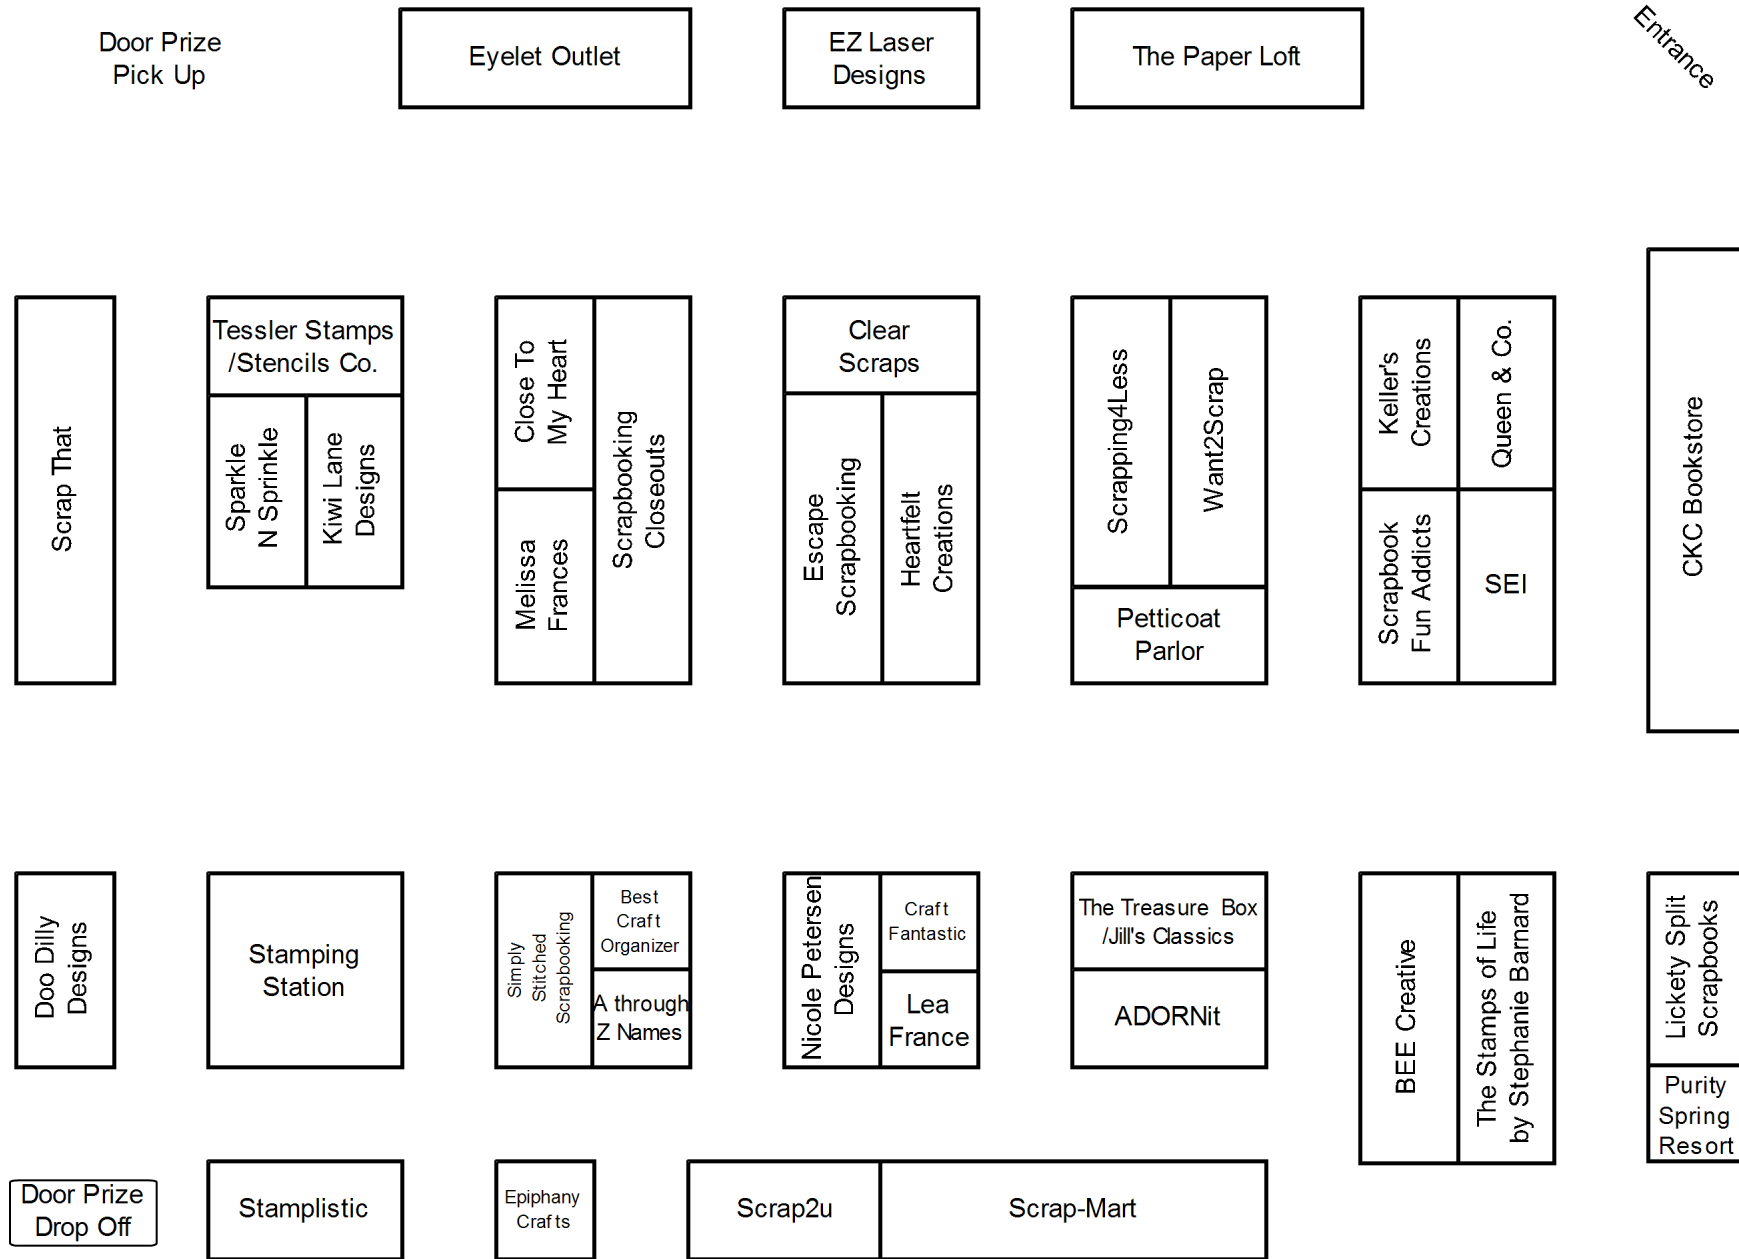

CKC-Manchester
Manchester, NH
April 24-25, 2015

Entrance